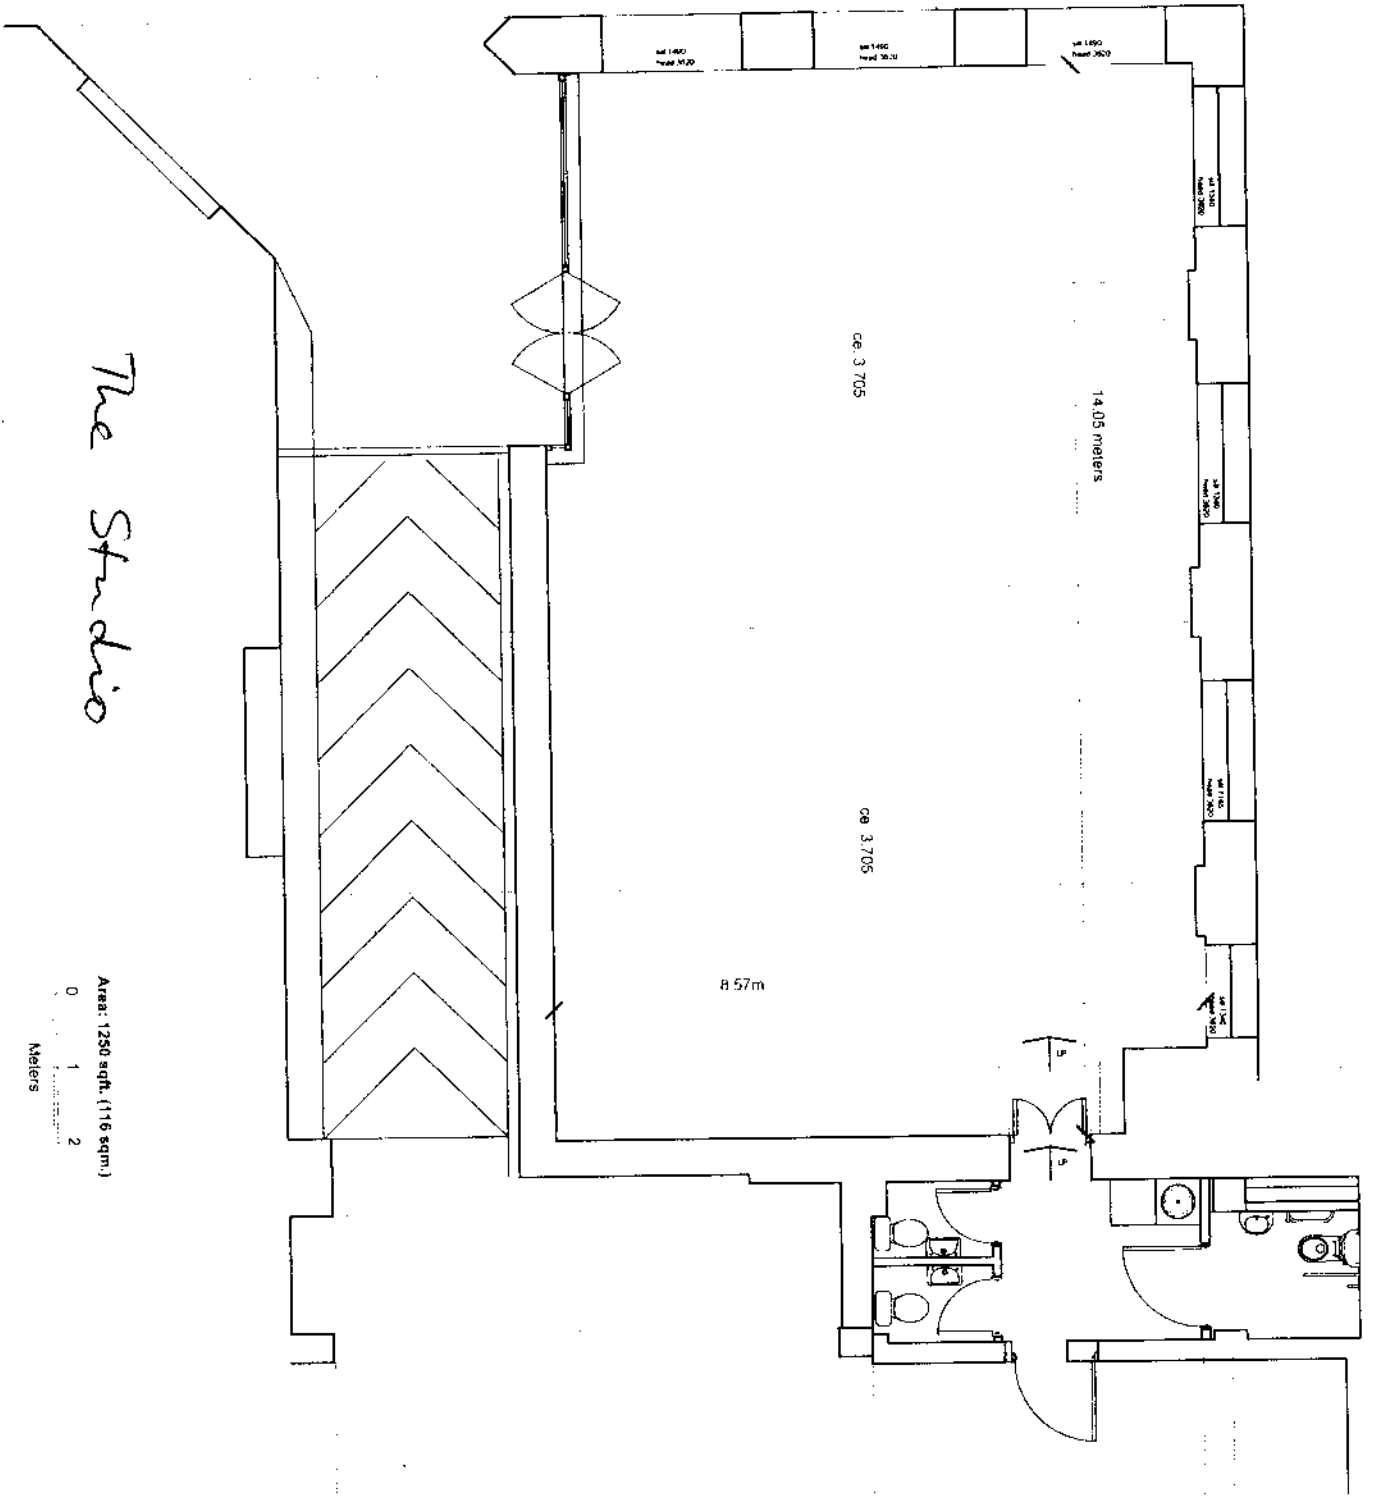

Basement floor plan

*The Studio*

Area: 1250 sqft. (116 sqm.)

0 1 2

Meters